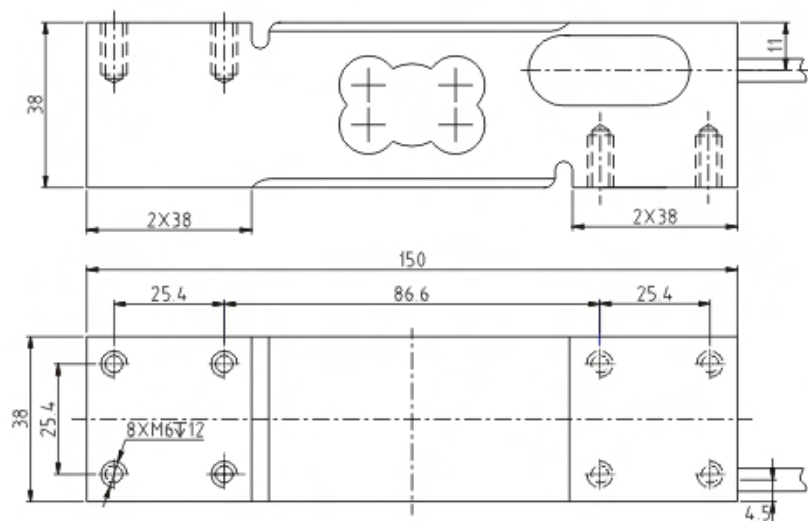

各种台秤
All kinds of platform scales,

TECHNICAL PARAMETER

4Wires:Exc+(红,Red);Exc-(黑,Black);Sig+(绿,Green);Sig-(白,White)

额定载荷 Rated capacities(Emax)	50,60,100,150,200,250,300,500kg	温度补偿范围 Temperature range, compensated	-10°C~+40°C
灵敏度 Sensitivity	2.0±0.2mV/V	工作温度范围 Temperature range, operating	-20°C~+50°C
精度等级 Accuracy class	OIML C3	安全过载 Maximum safe overload	150%Emax
蠕变(30分钟)Creep error (30min)	±166ppm	极限过载 Ultimate overload	300%Emax
零点平衡 Zero balance	±3%Emax	推荐激励电压 Excitation,recommended	10V DC
零点温度影响 TC ZERO	±17.5ppm/°C	最大激励电压 Excitation,maximum	15V DC
输出温度影响 TC SPAN	+20°C~+40°C, ±17.5ppm/°C	防封等级 Protection class	IP65
	-10°C~+20°C, ±11.67ppm/°C	材质 Construction	铝合金Aluminium
输入阻抗 Input resistance	404±15Ω	电缆 Cable	Length:1.8m
输出阻抗 Output resistance	350±3Ω		Diameter: φ5mm
绝缘电阻 Insulation resistance	≥2000 MΩ (50V DC)	推荐安装力矩 Installation torque,recommended	10N·m
推荐安装台面 Max. platform size	400×400mm		